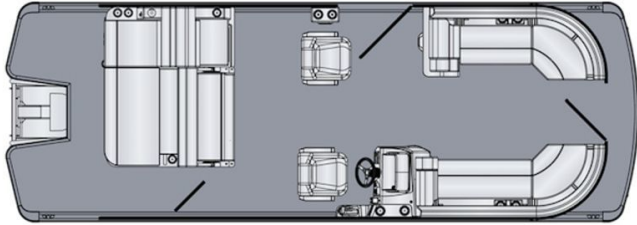

NEW 2024 Harris Cruiser 230 SLDH

$66,857

Description

No description available

GENERAL INFORMATION

Manufacturer	Harris
Model Year	2024
Model Name	Cruiser 230 SLDH
Model Code	Cruiser 230 SLDH
Stock Number	2719300
Color	WHITE
Condition	NEW
Engine	

Contact

LMC Marine Center
17101 N Freeway
Houston, TX 77090
Phone: 281.443.2600
Fax:
Website:
<https://www.lmcboats.com>