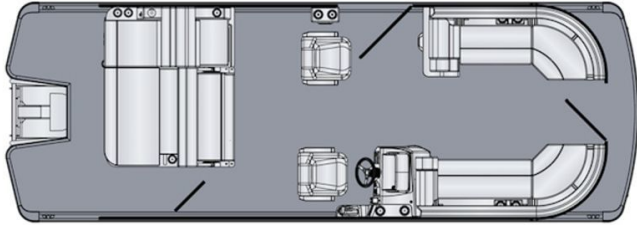

NEW 2024 Harris Cruiser 230 SLDH

$66,857

Description

No description available

GENERAL INFORMATION

Manufacturer	Harris
Model Year	2024
Model Name	Cruiser 230 SLDH
Model Code	Cruiser 230 SLDH
Stock Number	2719304
Color	BLACK
Condition	NEW
Engine	

Contact

LMC Marine Center
17101 N Freeway
Houston, TX 77090
Phone: 281.443.2600
Fax:
Website:
<https://www.lmcboats.com>