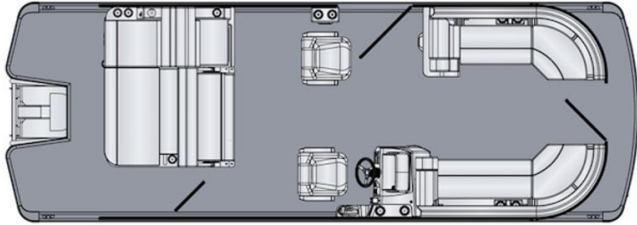

NEW 2024 Harris Cruiser 230 SLDH

\$66,857

Description

No description available

GENERAL INFORMATION

Manufacturer	Harris
Model Year	2024
Model Name	Cruiser 230 SLDH
Model Code	Cruiser 230 SLDH
Stock Number	2719305
Color	GRAY
Condition	NEW
Engine	