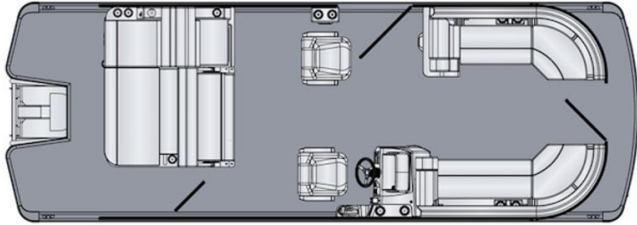

NEW 2024 Harris Cruiser 230 SLDH

\$66,857

Description

No description available

GENERAL INFORMATION

Manufacturer	Harris
Model Year	2024
Model Name	Cruiser 230 SLDH
Model Code	Cruiser 230 SLDH
Stock Number	2719301
Color	WHITE
Condition	NEW
Engine	