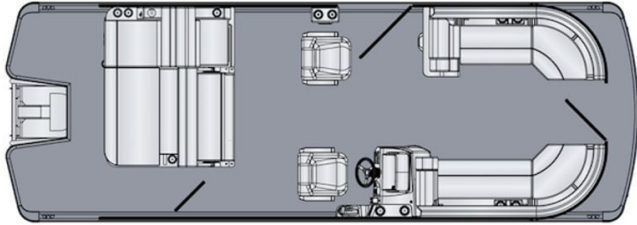

NEW 2024 Harris Cruiser 230 SLDH

\$66,857

Description

No description available

GENERAL INFORMATION

Manufacturer	Harris
Model Year	2024
Model Name	Cruiser 230 SLDH
Model Code	Cruiser 230 SLDH
Stock Number	2719302
Color	BLACK
Condition	NEW
Engine	